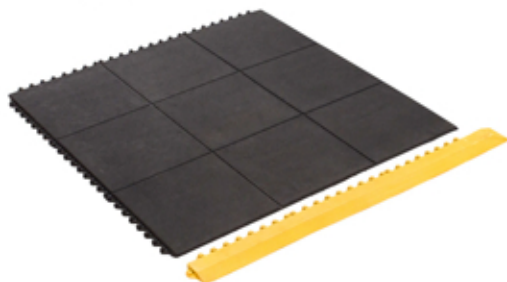

# INTERLINK MAT SOLID TOP

Interlink mats are made of a heavy duty natural rubber that offers excellent anti-fatigue characteristics in industrial and commercial work areas. If you need an irregular shape or larger size, let us make it for you. Interlink mats have a hidden interlocking system designed to connect all four sides making it perfect for covering large floor areas. For easy trolley access and extra employee safety, attach the 75mm wide safety bevelled edge.

### Interlink Mats Solid Top

MZB9191	915 x 915
---------	-----------

### Interlink Ramp

ILRF91-YEL	915 Long, Female - Yellow
------------	---------------------------

ILRF91-BLK	915 Long, Female - Black
------------	--------------------------

ILRM91-YEL	915 Long, Male - Yellow
------------	-------------------------

ILRM91-BLK	915 Long, Male - Black
------------	------------------------

\*Mat sizes may vary + / - 5%

 **MATTING SYSTEMS**  
New Zealand

[www.mattingssystem.co.nz](http://www.mattingssystem.co.nz)  
[sales@mattingssystem.co.nz](mailto:sales@mattingssystem.co.nz)  
0800 102 413