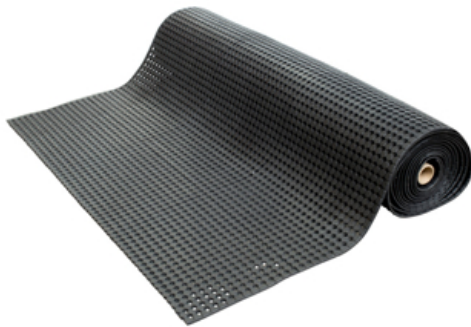

DECKTRED MATTING

DeckTred Matting is a multipurpose and very versatile safety matting that can be cut from a roll to any length. With its textured finish offering a non-slip surface.

CODE	SIZE (mm)
------	-----------

DeckTred Matting

UTE18125	1800 x 1250
DT15015	1500 x 1500
DT150W	1500 wide per metre
DT150R	1500 x 9m roll
DT180W	1800 wide per metre
DT180R	1800 x 10m roll

*Mat sizes may vary + / - 5%

FEATURES

- Ideal for boats, lining ute decks, vans, trucks, work benches, factory floors
- Multipurpose safety matting on a roll
- Anti-slip textured top
- Heavy duty rubber construction
- Outdoor use