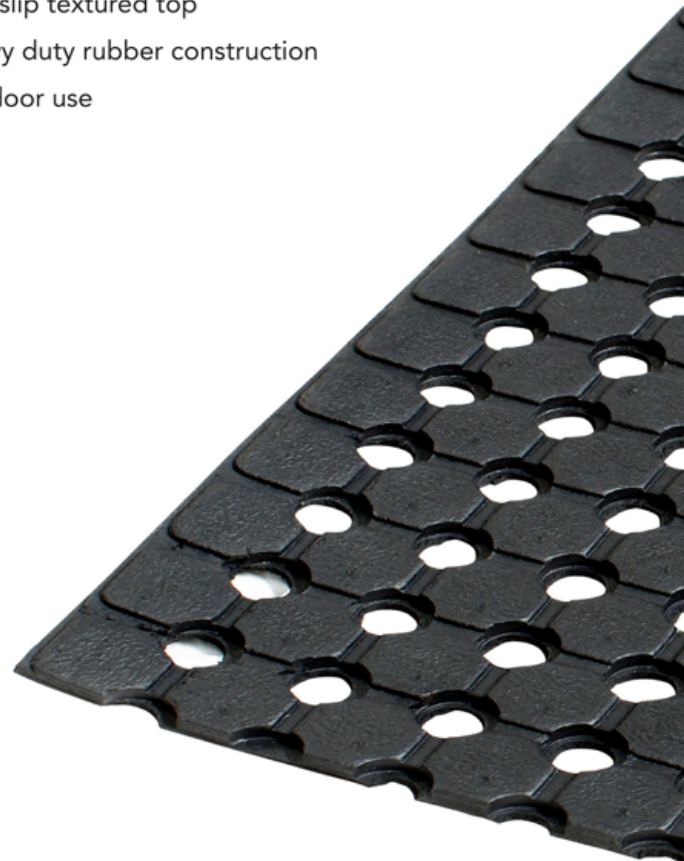

DECKTRED MATTING

DeckTred Matting is a multipurpose and very versatile safety matting that can be cut from a roll to any length. With its textured finish offering a non-slip surface.

CODE	SIZE (mm)
------	-----------

DeckTred Matting

UTE18125	1800 x 1250
DT15015	1500 x 1500
DT150W	1500 wide per metre
DT150R	1500 x 9m roll
DT180W	1800 wide per metre
DT180R	1800 x 10m roll

*Mat sizes may vary + / - 5%

FEATURES

- Ideal for boats, lining ute decks, vans, trucks, work benches, factory floors
- Multipurpose safety matting on a roll
- Anti-slip textured top
- Heavy duty rubber construction
- Outdoor use